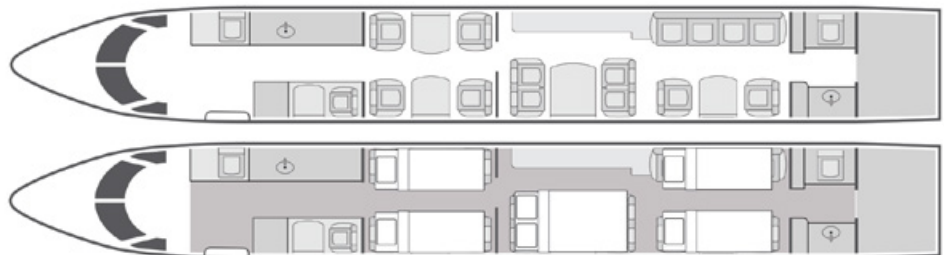

JET EDGE

818.442.0096

sales@flyjetedge.com

P L A T I N U M C O L L E C T I O N

Gulfstream G550

14

Passengers

Onboard Wi-Fi

New York, USA

Home Base

- + Spacious interior features: forward 4-place club, mid cabin 4-place conference group, and aft 2-place club as well as 4-place divan
- + Comprehensive custom interior and 2020 exterior paint
- + High-speed international Ka-band Wi-Fi
- + LCD monitors, Blu-ray, DVD, and Airshow in-light entertainment systems
- + Cabin speaker and subwoofer sound system
- + Electronic window shades throughout the cabin with LED lighting
- + Forward crew area for extended range operations
- + Aft passenger lavatory and forward crew lavatory
- + Satellite phone
- + Full-service forward galley
- + Wine chiller in mid cabin
- + **360 Aircraft Cabin Tour**

YOM/Year of Refurb.	2012/2020
Beds	5
Lavatories	2
Wi-Fi	Ka-Band High Speed
Range	6,750 NM
Cabin Height	6'2"
Cabin Length	43'11"
Cabin Width	7'4"

Sleeps up to six

flyjetedge.com