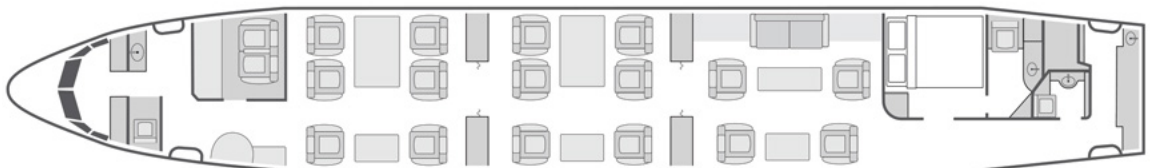

# Boeing Business Jet

16

Passengers

Onboard Wi-Fi

Floating

Home Base

- + Spacious 16 passenger interior
- + Full custom 2019 interior three zone VIP layout with private aft stateroom en suite lavatory
- + Complimentary domestic high-speed 4G Wi-Fi with Gogo Talk & Text
- + SkyfliX™ entertainment system with iPads featuring more than 500 movie titles
- + Gogo Vision streaming movie service
- + Satellite phone service
- + Dual forward and aft full-service galleys with microwave ovens, high-temperature convection ovens, and coffeemakers
- + Enclosed forward crew rest
- + Dual conference areas
- + Extended range fuel tanks
- + **360 aircraft cabin tour**

Beds	7
Lavatories	3
Wi-Fi	Yes
Range	6,200 NM
Cabin Height	7'0"
Cabin Length	79'3"
Cabin Width	10'6"

P L A T I N U M C O L L E C T I O N

Aft Lounge

Mid Cabin

En Suite

Aft Lounge

Forward Cabin

Sleeping accommodations for up to 9 passengers