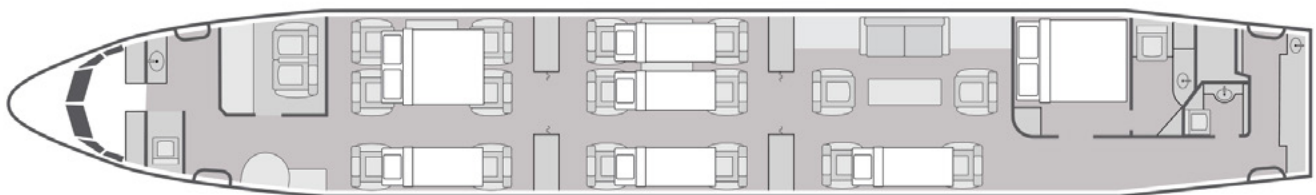

# Boeing Business Jet

16

Passengers

Onboard Wi-Fi

Floating

Home Base

- + Spacious 16 passenger interior
- + Full custom 2019 interior three zone VIP layout with private aft stateroom en suite lavatory
- + Complimentary domestic high-speed 4G Wi-Fi with Gogo Talk & Text
- + SkyfliX™ entertainment system with iPads featuring more than 500 movie titles
- + Gogo Vision streaming movie service
- + Satellite phone service
- + Dual forward and aft full-service galleys with microwave ovens, high-temperature convection ovens, and coffeemakers
- + Enclosed forward crew rest
- + Dual conference areas
- + Extended range fuel tanks
- + **360 aircraft cabin tour**

Beds	7
Lavatories	3
Wi-Fi	Yes
Range	6,200 NM
Cabin Height	7'0"
Cabin Length	79'3"
Cabin Width	10'6"

P L A T I N U M C O L L E C T I O N

Aft Lounge

Mid Cabin

En Suite

Aft Lounge

Forward Cabin

Sleeping accommodations for up to 9 passengers