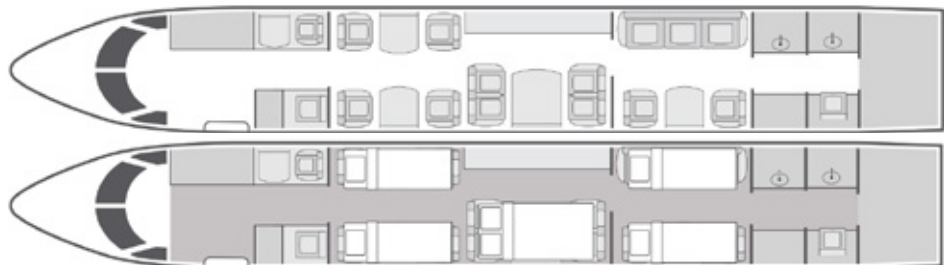

P L A T I N U M C O L L E C T I O N

Gulfstream G650

13
Passengers

Onboard Wi-Fi

California, USA
Home Base

- + 13-passenger seating featuring: forward 4-place club seating, mid-cabin 4-place conference table opposite credenza with integrated retractable monitor, aft two-place club seating opposite 3 place berthable divan
- + International satellite Wi-Fi
- + Entertainment system with dual Blu-ray/DVD players
- + In-flight camera display with Cabinview flight info system
- + Full forward galley with microwave and high-temp oven
- + All-leather seating throughout the interior
- + Private aft stateroom with electronic door
- + Satellite phone system
- + Sleeps up to 6 passengers
- + Forward and aft lavatories
- + **360 Aircraft Cabin Tour**

| | |
|--------------|----------|
| Beds | 5 |
| Lavatories | 2 |
| Wi-Fi | Yes |
| Range | 7,000 NM |
| Cabin Height | 6'5" |
| Cabin Length | 53'7" |
| Cabin Width | 8'6" |

Sleeps up to six