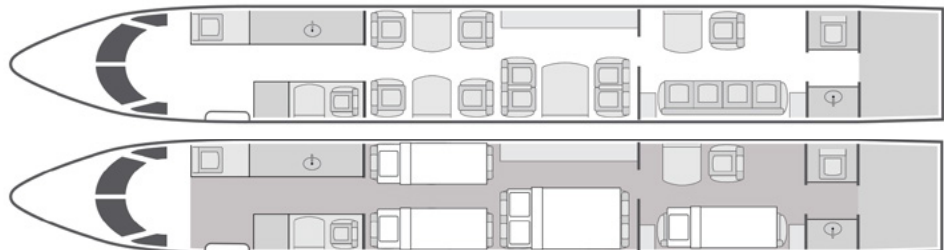

Gulfstream G550

13

Passengers

Onboard Wi-Fi

Florida, USA

Home Base

- + 2010 model aircraft featuring an upgraded 2015 interior and private aft stateroom
- + 13-passenger interior equipped with a forward crew rest compartment for extended travel
- + Equipped with complimentary domestic and international Wi-Fi with associated fees
- + Deluxe gourmet forward galley with microwave & convection ovens, coffee maker and Nespresso machine
- + Features both a forward and aft private lavatory with deluxe bidet
- + Entertainment system featuring: one 24" HD LCD monitor with two Blu-ray players, five 7" HD compatible LCD personal monitors, three 20" HD LCD monitors, and one 10" monitor for the forward crew rest area

Beds	4
Lavatories	2
Wi-Fi	Yes
Range	6,750 NM
Cabin Height	6'2"
Cabin Length	43'11"
Cabin Width	7'4"

Sleeps up to five