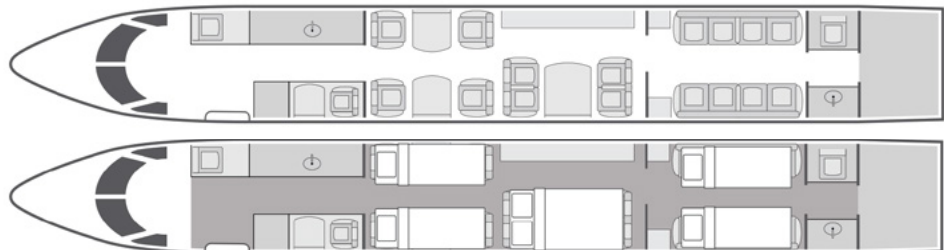

# Gulfstream G550

16

Passengers

Onboard Wi-Fi

California, USA

Home Base

- + Bright and spacious soundproofed interior features: dual facing 4-place divans, forward 4-place club, and mid cabin 4-place conference group
- + 2015 model aircraft
- + High-speed international data and complimentary domestic Wi-Fi
- + Cabin stereo and video equipment for in-flight entertainment
- + Full-service forward galley with dual coffee makers
- + Dedicated crew rest area for extended range operations
- + Private aft stateroom with dual berthing divans
- + Electric window shades throughout the cabin
- + Satellite phone

Beds	4
Lavatories	2
Wi-Fi	Yes
Range	6,750 NM
Cabin Height	6'2"
Cabin Length	43'11"
Cabin Width	7'4"

Sleeps up to five