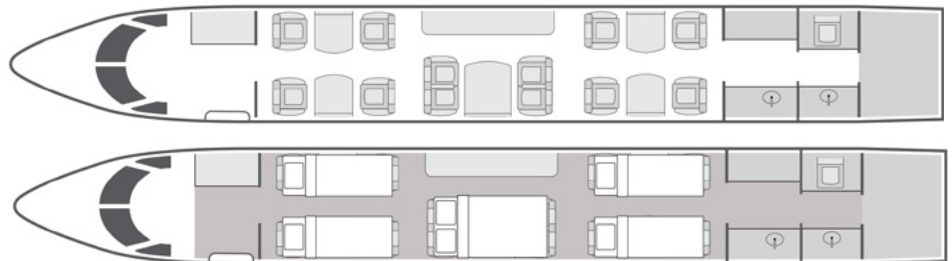

Gulfstream GV

12

Passengers

Onboard Wi-Fi

Floating

Home Base

- + Spacious 12 passenger interior with forward 4-place club seating, mid-cabin 4-place conference area, and aft 4-place club seating
- + Complimentary domestic Wi-Fi
- + Entertainment system featuring dual HD cabin monitors with Airshow 4000, DVD players, and flight-view camera system
- + Full service aft galley with microwave oven, digital high-temperature convection oven, wine storage
- + Custom 2013 upgraded interior
- + 110V electrical outlets at every seat
- + Satellite phone service
- + Aft lavatory

Beds	5
Lavatories	Yes
Wi-Fi	6,400 NM
Range	6'2"
Cabin Height	43'11"
Cabin Length	7'4"
Cabin Width	

Sleeps up to six