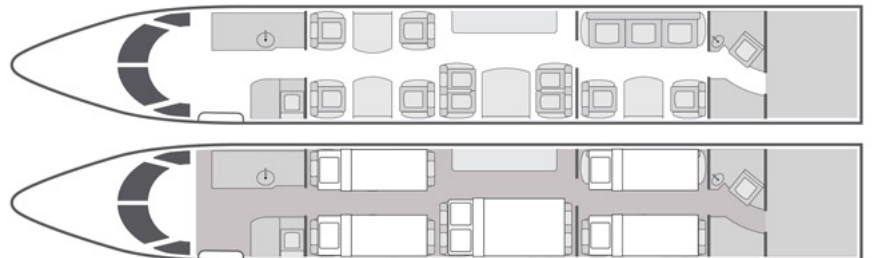

# Legacy 650

13

Passengers

Onboard Wi-Fi

Floating

Home Base

- + 2017 model aircraft
- + 13-passenger executive seating configuration featuring: forward 4-place club, mid-cabin 4-place conference group, aft stateroom with divan opposite 2-place club
- + Complimentary domestic high-speed 4G Wi-Fi
- + International wireless data
- + Equipped with entertainment system featuring JETMAP HD Worldwide, Blu-ray player, forward & aft bulkhead 19-inch LCD monitors
- + Gourmet forward galley equipped with oven, microwave, and coffee maker
- + Fully enclosed private aft lavatory
- + Iridium satellite phone
- + Aircraft is able to sleep up to 6 passengers

Beds	5
Lavatories	2
Wi-Fi	Yes
Range	3,900 NM
Cabin Height	6'0"
Cabin Length	42'6"
Cabin Width	6'9"

Sleeps up to Six

flyjetedge.com