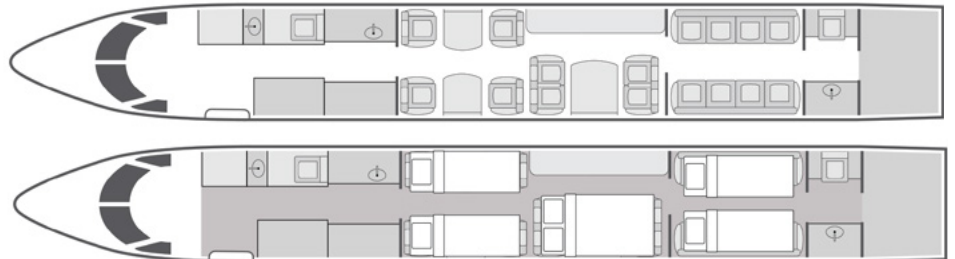

# Gulfstream GV

16

Passengers

Onboard Wi-Fi

Floating

Home Base

- + Spacious 16 passenger interior with forward 4-place club seating, mid-cabin 4-place conference area, and aft 4-place opposing divans which convert into a private stateroom
- + **Worldwide high-speed Ka-band Wi-Fi**
- + Entertainment system featuring three HD cabin monitors with Airshow 500, Blu-ray player, and flight-view camera system
- + Full service forward galley with microwave oven, high-temperature oven, wine storage, and dual coffee machines
- + 110V electrical outlets at every seat
- + Satellite phone service
- + Forward and aft lavatory

Beds	5
Lavatories	2
Wi-Fi	High-Speed Int'l
Range	6,400 NM
Cabin Height	6'2"
Cabin Length	43'11"
Cabin Width	7'4"

Sleeps up to six