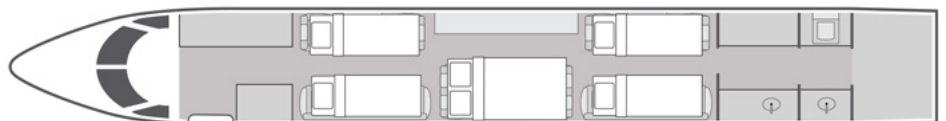

# Gulfstream GIV

16

Passengers

Onboard Wi-Fi

Floating

Home Base

- + Comfortable 16 passenger executive configuration
- + Interior refurbished in 2019
- + Equipped with complimentary domestic 3G Wi-Fi
- + Full gourmet aft galley with microwave and high-temp oven
- + In-flight entertainment system includes: Airshow, Sony DVD player, CD player, and dual cabin monitors
- + Satcom Phone system and 115 volt plug-in capability
- + Aircraft is able to berth up to 6 passengers total
- + Fully enclosed private aft lavatory

Beds	5
Lavatories	1
Wi-Fi	Yes
Range	4,200 NM
Cabin Height	6'2"
Cabin Length	45'1"
Cabin Width	7'4"

Sleeps up to six

[flyjetedge.com](http://flyjetedge.com)