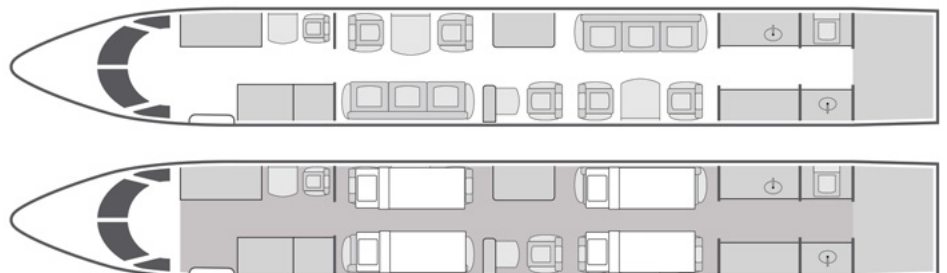

JET EDGE

818.442.0096

sales@flyjetedge.com

Gulfstream GIV

12

Passengers

Onboard Wi-Fi

Floating

Home Base

- + 12 passenger seating with a 2019 refurbished interior
- + Complimentary domestic Wi-Fi
- + Gourmet galley equipped with an oven, microwave, and coffeemaker
- + Equipped with an entertainment system including Airshow and DVD players
- + Mid-cabin VIP workstation
- + Forward and aft divans
- + Satellite phone
- + Fully-enclosed private aft lavatory

Beds	4
Lavatories	1
Wi-Fi	Yes
Range	4,200 NM
Cabin Height	6'2"
Cabin Length	45'1"
Cabin Width	7'3"

Sleeps up to four

flyjetedge.com