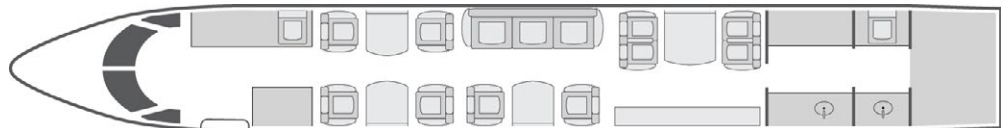

# Gulfstream GIV-SP

13

Passengers

Onboard Wi-Fi

New York, USA

Home Base

- + Comfortable 13 passenger executive seating configuration
- + Entertainment system with DVD/CD player and personal controls
- + Interior and exterior refurbished in 2016
- + Airshow with multiple bulkhead monitors
- + Satellite phone system
- + Berths up to 6 passengers
- + Equipped with domestic Wi-Fi
- + Fully enclosed private aft lavatory
- + Full aft galley with oven and microwave

Beds	5
Lavatories	2
Wi-Fi	Yes
Range	4,200 NM
Cabin Height	6'2"
Cabin Length	45'1"
Cabin Width	7'3"

flyjetedge.com