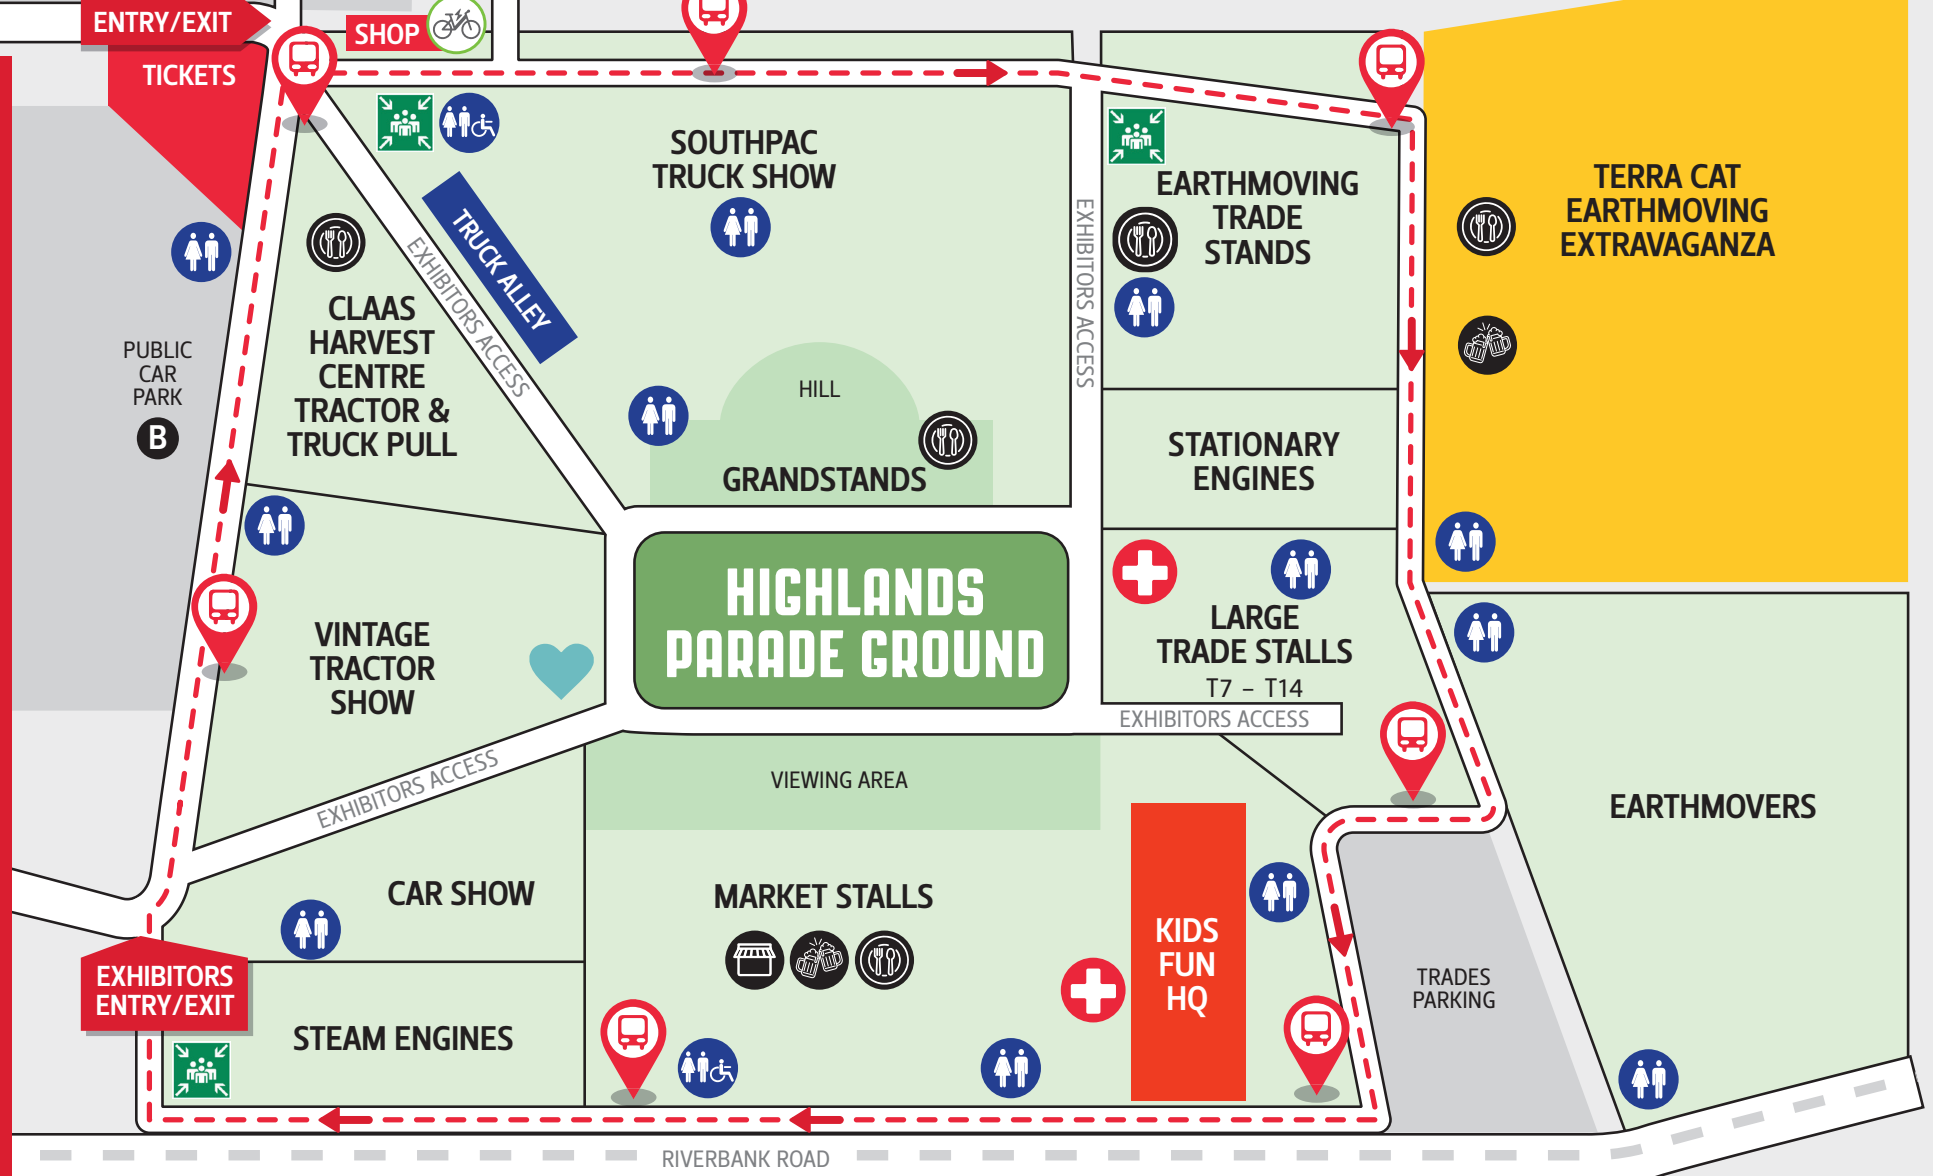

Wheels AT Wanaka SITE MAP

KEY

- Emergency Gathering Point
- First Aid
- Free Shuttle Route
- Free Shuttle Stop
- Toilets
- EBike Charging Station
- Markets
- Bar
- Live Music
- Food Stalls
- Entry/Exit
- Main Roads

RETAIL, TRADES, FOOD & BEVERAGE

FREE SHUTTLE

SAVE YOUR LEGS!
HOP ON A FULTON HOGAN FREE SHUTTLE AT ANY OF THE SEVEN SHUTTLE STOPS.

KEY

FOOD COURT & HIGHLANDS BAR

Be Waffle	F
Churros Ole	J
Francesca's Mobile Pizza	G
Highlands Bar by b.effect	Marquee
KTM Momo Station	C
Little Wanderer	I
Men-Love Berries #2	L
The Donut Den	A
The Dumpling Lady	E
The Food Den	B
The Fox & Badger	D
The Kiwi Chef	H
Tracey's Grub On Hubs	K

EARTHMOVING TRADE STANDS

Bloody Good Tucker
Drummond & Etheridge
Equip2
Heavy Diesel Support
Komatsu & kids digger experience
Lil Orbits
Men-Love Berries #1

OceanaGold
Rhino Attachments
TDX
Terra Cat
Wild Az Catering

TERRA CAT EARTHMOVING EXTRAVAGANZA

Classic Café
Roberts Black Smoke Bar by b.effect
Sunflower Kitchen
Wanaka Rowing + Wanaka Netball Club BBQ

WANAKA POWERSPORTS DIRT PIT

Bean There Coffee
CDL Building
Central Otago Motorcycle Club
Grassroots Stage - Bands & DJs
Pig Out Bacon Butties
Powersports Dirt Bar by b.effect
Roadkill Pizza
Shotover 4WD Club
Wanaka Powersports & Yamaha Powersports