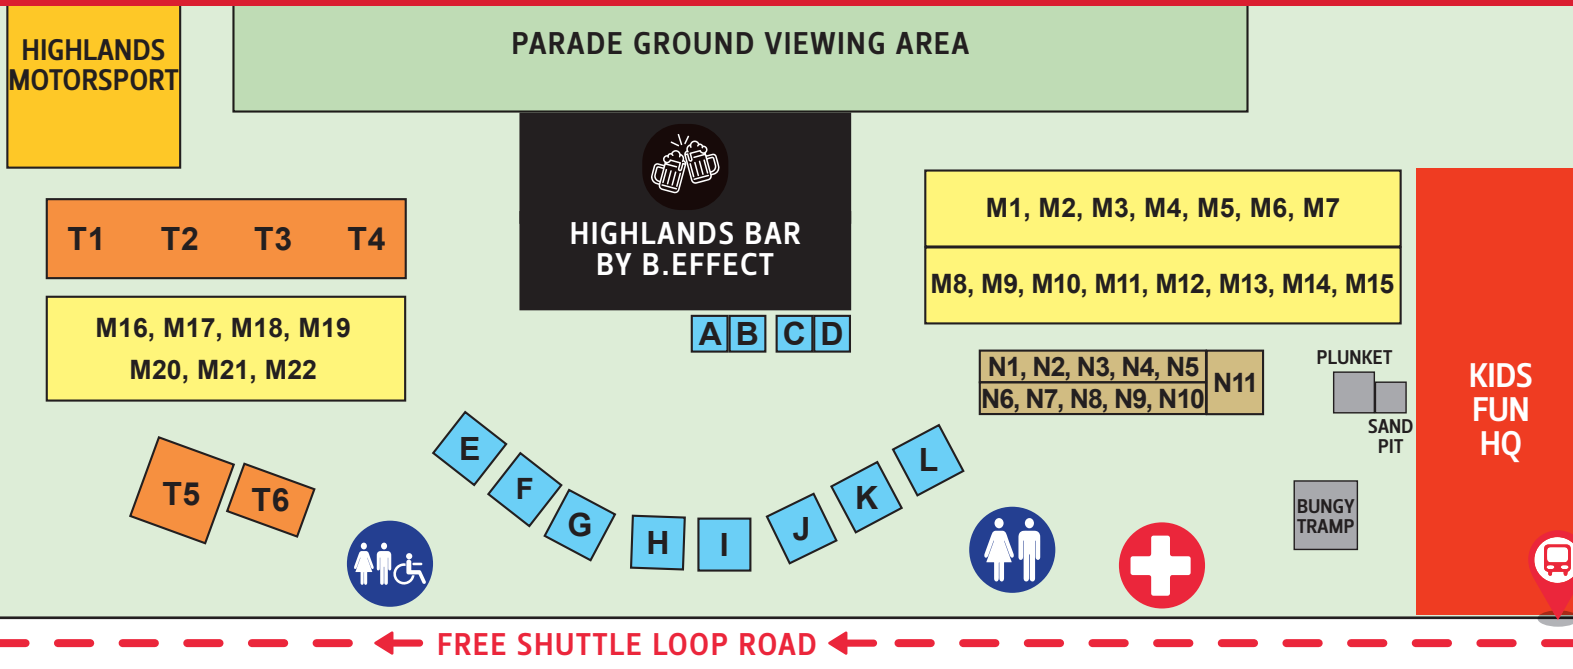

Wheels AT Wanaka SITE MAP

KEY

- Emergency Gathering Point
- First Aid
- Free Shuttle Route
- Free Shuttle Stop
- Toilets
- EBike Charging Station
- Markets
- Bar
- Live Music
- Food Stalls
- Entry/Exit
- Main Roads

RETAIL, TRADES, FOOD & BEVERAGE

FREE SHUTTLE

SAVE YOUR LEGS!
HOP ON A FULTON HOGAN FREE SHUTTLE AT ANY OF THE SEVEN SHUTTLE STOPS.

KEY

FOOD COURT & HIGHLANDS BAR

Be Waffle	F
Churros Ole	J
Francesca's Mobile Pizza	G
Highlands Bar by b.effect	Marquee
KTM Momo Station	C
Little Wanderer	I
Men-Love Berries #2	L
The Donut Den	A
The Dumpling Lady	E
The Food Den	B
The Fox & Badger	D
The Kiwi Chef	H
Tracey's Grub On Hubs	K

GRANDSTANDS

Allied Petroleum
Empire Coffee
Italian Way
Mitre10 Mega Wānaka & Hayden Paddon

SOUTHPAC TRUCK ALLEY

BroLube
Central Machine Hire
Charlie Brown Crepes
Fulton Hogan
Kiwi Truck Tyres
Mack & Truckstops
Maungatua Contracting
New Zealand Trucking Magazine
Southpac Trucks - Distributors of Kenworth & DAF
Summit Civil
The Rib Shack

TERRA CAT EARTHMOVING EXTRAVAGANZA

Classic Café
Roberts Black Smoke Bar by b.effect
Sunflower Kitchen
Wanaka Rowing + Wanaka Netball Club BBQ

WANAKA POWERSPORTS DIRT PIT

Bean There Coffee
CDL Building
Central Otago Motorcycle Club
Grassroots Stage - Bands & DJs
Pig Out Bacon Butties
Powersports Dirt Bar by b.effect
Roadkill Pizza
Shotover 4WD Club
Wanaka Powersports & Yamaha Powersports