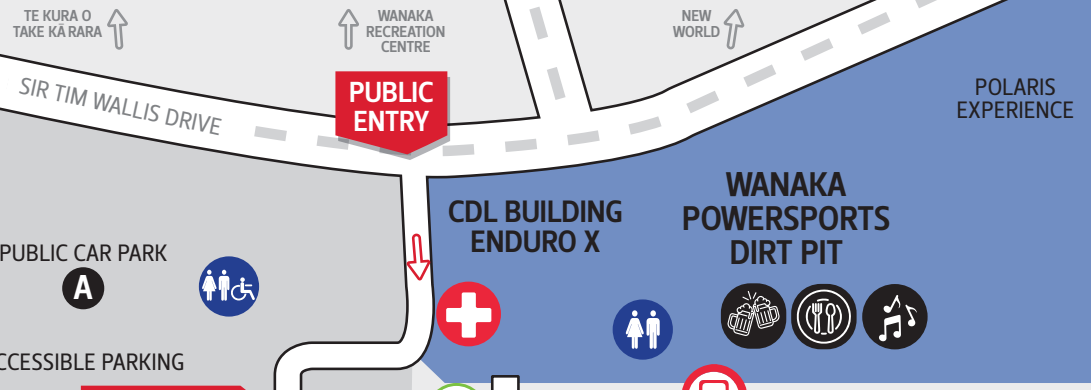

Wheels AT Wanaka SITE MAP

KEY

- Emergency Gathering Point
- First Aid
- Free Shuttle Route
- Free Shuttle Stop
- Toilets
- EBike Charging Station
- Markets
- Bar
- Live Music
- Food Stalls
- Entry/Exit
- Main Roads

RETAIL, TRADES, FOOD & BEVERAGE

FREE SHUTTLE

SAVE YOUR LEGS!
HOP ON A FULTON HOGAN FREE SHUTTLE AT ANY OF THE SEVEN SHUTTLE STOPS.

KEY

FOOD COURT & HIGHLANDS BAR

Be Waffle	F
Churros Ole	J
Francesca's Mobile Pizza	G
Highlands Bar by b.effect	Marquee
KTM Momo Station	C
Little Wanderer	I
Men-Love Berries #2	L
The Donut Den	A
The Dumpling Lady	E
The Food Den	B
The Fox & Badger	D
The Kiwi Chef	H
Tracey's Grub On Hubs	K

GRANDSTANDS

Allied Petroleum
Empire Coffee
Italian Way
Mitre10 Mega Wānaka & Hayden Paddon

SOUTHPAC TRUCK ALLEY

BroLube
Central Machine Hire
Charlie Brown Crepes
Fulton Hogan
Kiwi Truck Tyres
Mack & Truckstops
Maungatua Contracting
New Zealand Trucking Magazine
Southpac Trucks - Distributors of Kenworth & DAF
Summit Civil
The Rib Shack

TERRA CAT EARTHMOVING EXTRAVAGANZA

Classic Café
Roberts Black Smoke Bar by b.effect
Sunflower Kitchen
Wanaka Rowing + Wanaka Netball Club BBQ

WANAKA POWERSPORTS DIRT PIT

Bean There Coffee
CDL Building
Central Otago Motorcycle Club
Grassroots Stage - Bands & DJs
Pig Out Bacon Butties
Powersports Dirt Bar by b.effect
Roadkill Pizza
Shotover 4WD Club
Wanaka Powersports & Yamaha Powersports