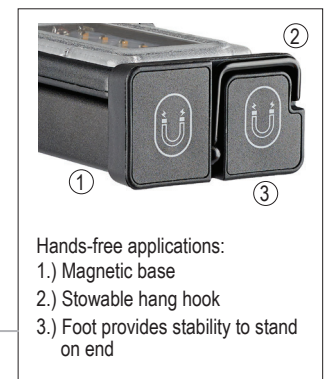

Inspect, identify and repair with the super-compact FlipMate. It produces bright white light for everyday use or high CRI light with Streamlight's Color-Rite Technology® to identify color differences in paint or wires.

Fits comfortably in the palm of your hand, allowing you to illuminate hard-to-get-to spaces, like under the dash. Go hands-free with the flat, magnetic base and stowable hook.

270° rotating light bar aims the beam where you need it

Double-function light bar:
 1.) 90 CRI LEDs - Color-Rite Technology - distinguish between similar colors - for paint matching, checking wires, etc.
 2.) Cool white LEDs for bright, white light
 Each with high and low modes

USB rechargeable
 Lithium ion battery
 recharges in 4.5 hours

Stowable hang hook

Hands-free applications:
 1.) Magnetic base
 2.) Stowable hang hook
 3.) Foot provides stability to stand on end

<p>Operating modes:</p> <ul style="list-style-type: none"> - Cool white LEDs for bright, white light: <ul style="list-style-type: none"> » High: 500 lumens; runs 4 hours » Low: 250 lumens; runs 5.75 hours - 90 CRI LEDs - Streamlight's Color-Rite Technology® - to better see the color spectrum: <ul style="list-style-type: none"> » High: 400 lumens; runs 4 hours » Low: 200 lumens; runs 6 hours 	<p>IPX4 water resistant; 2m impact resistance tested</p>
<p>Durable, anodized aluminum construction; unbreakable polycarbonate lens</p>	<p>Folded length: 4.58" (11.63 cm); Extended length: 7.94" (20.17 cm); 8.7 oz. (247g)</p>
	<p>Limited Lifetime Warranty Visit streamlight.com for full warranty information</p>
	<p>#61500 - FlipMate - with USB cord - Black #61501 - FlipMate - with USB cord - Red #61502 - FlipMate - with USB cord - Blue</p>