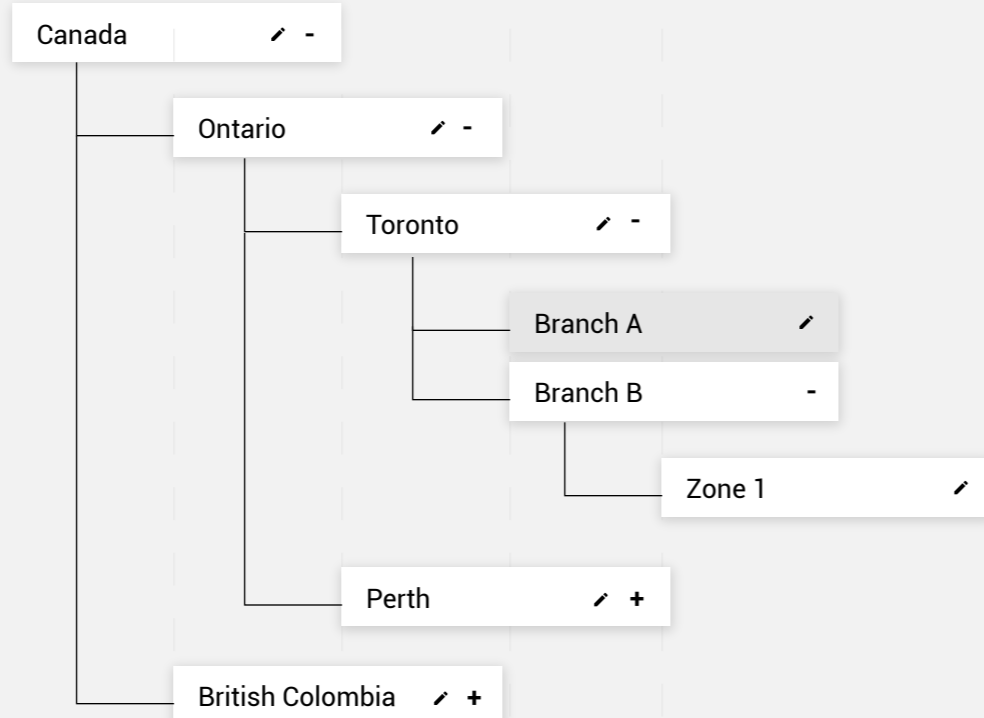

LOCATIONS

Regions

Map

DEVICES

Media Players

Screens

Models

MEDIA

Gallery

Playlists

Packages

Schedules

Creator

ACCOUNT

Settings

ADD NEW REGION

Search

COUNTRY STATE CITY BRANCH ZONE

EDIT BRANCH A

Child of

Assign device

Search

Child of, or assign device (media player) results show here. This is conditional to each dropdown. It only shows once the option is selected