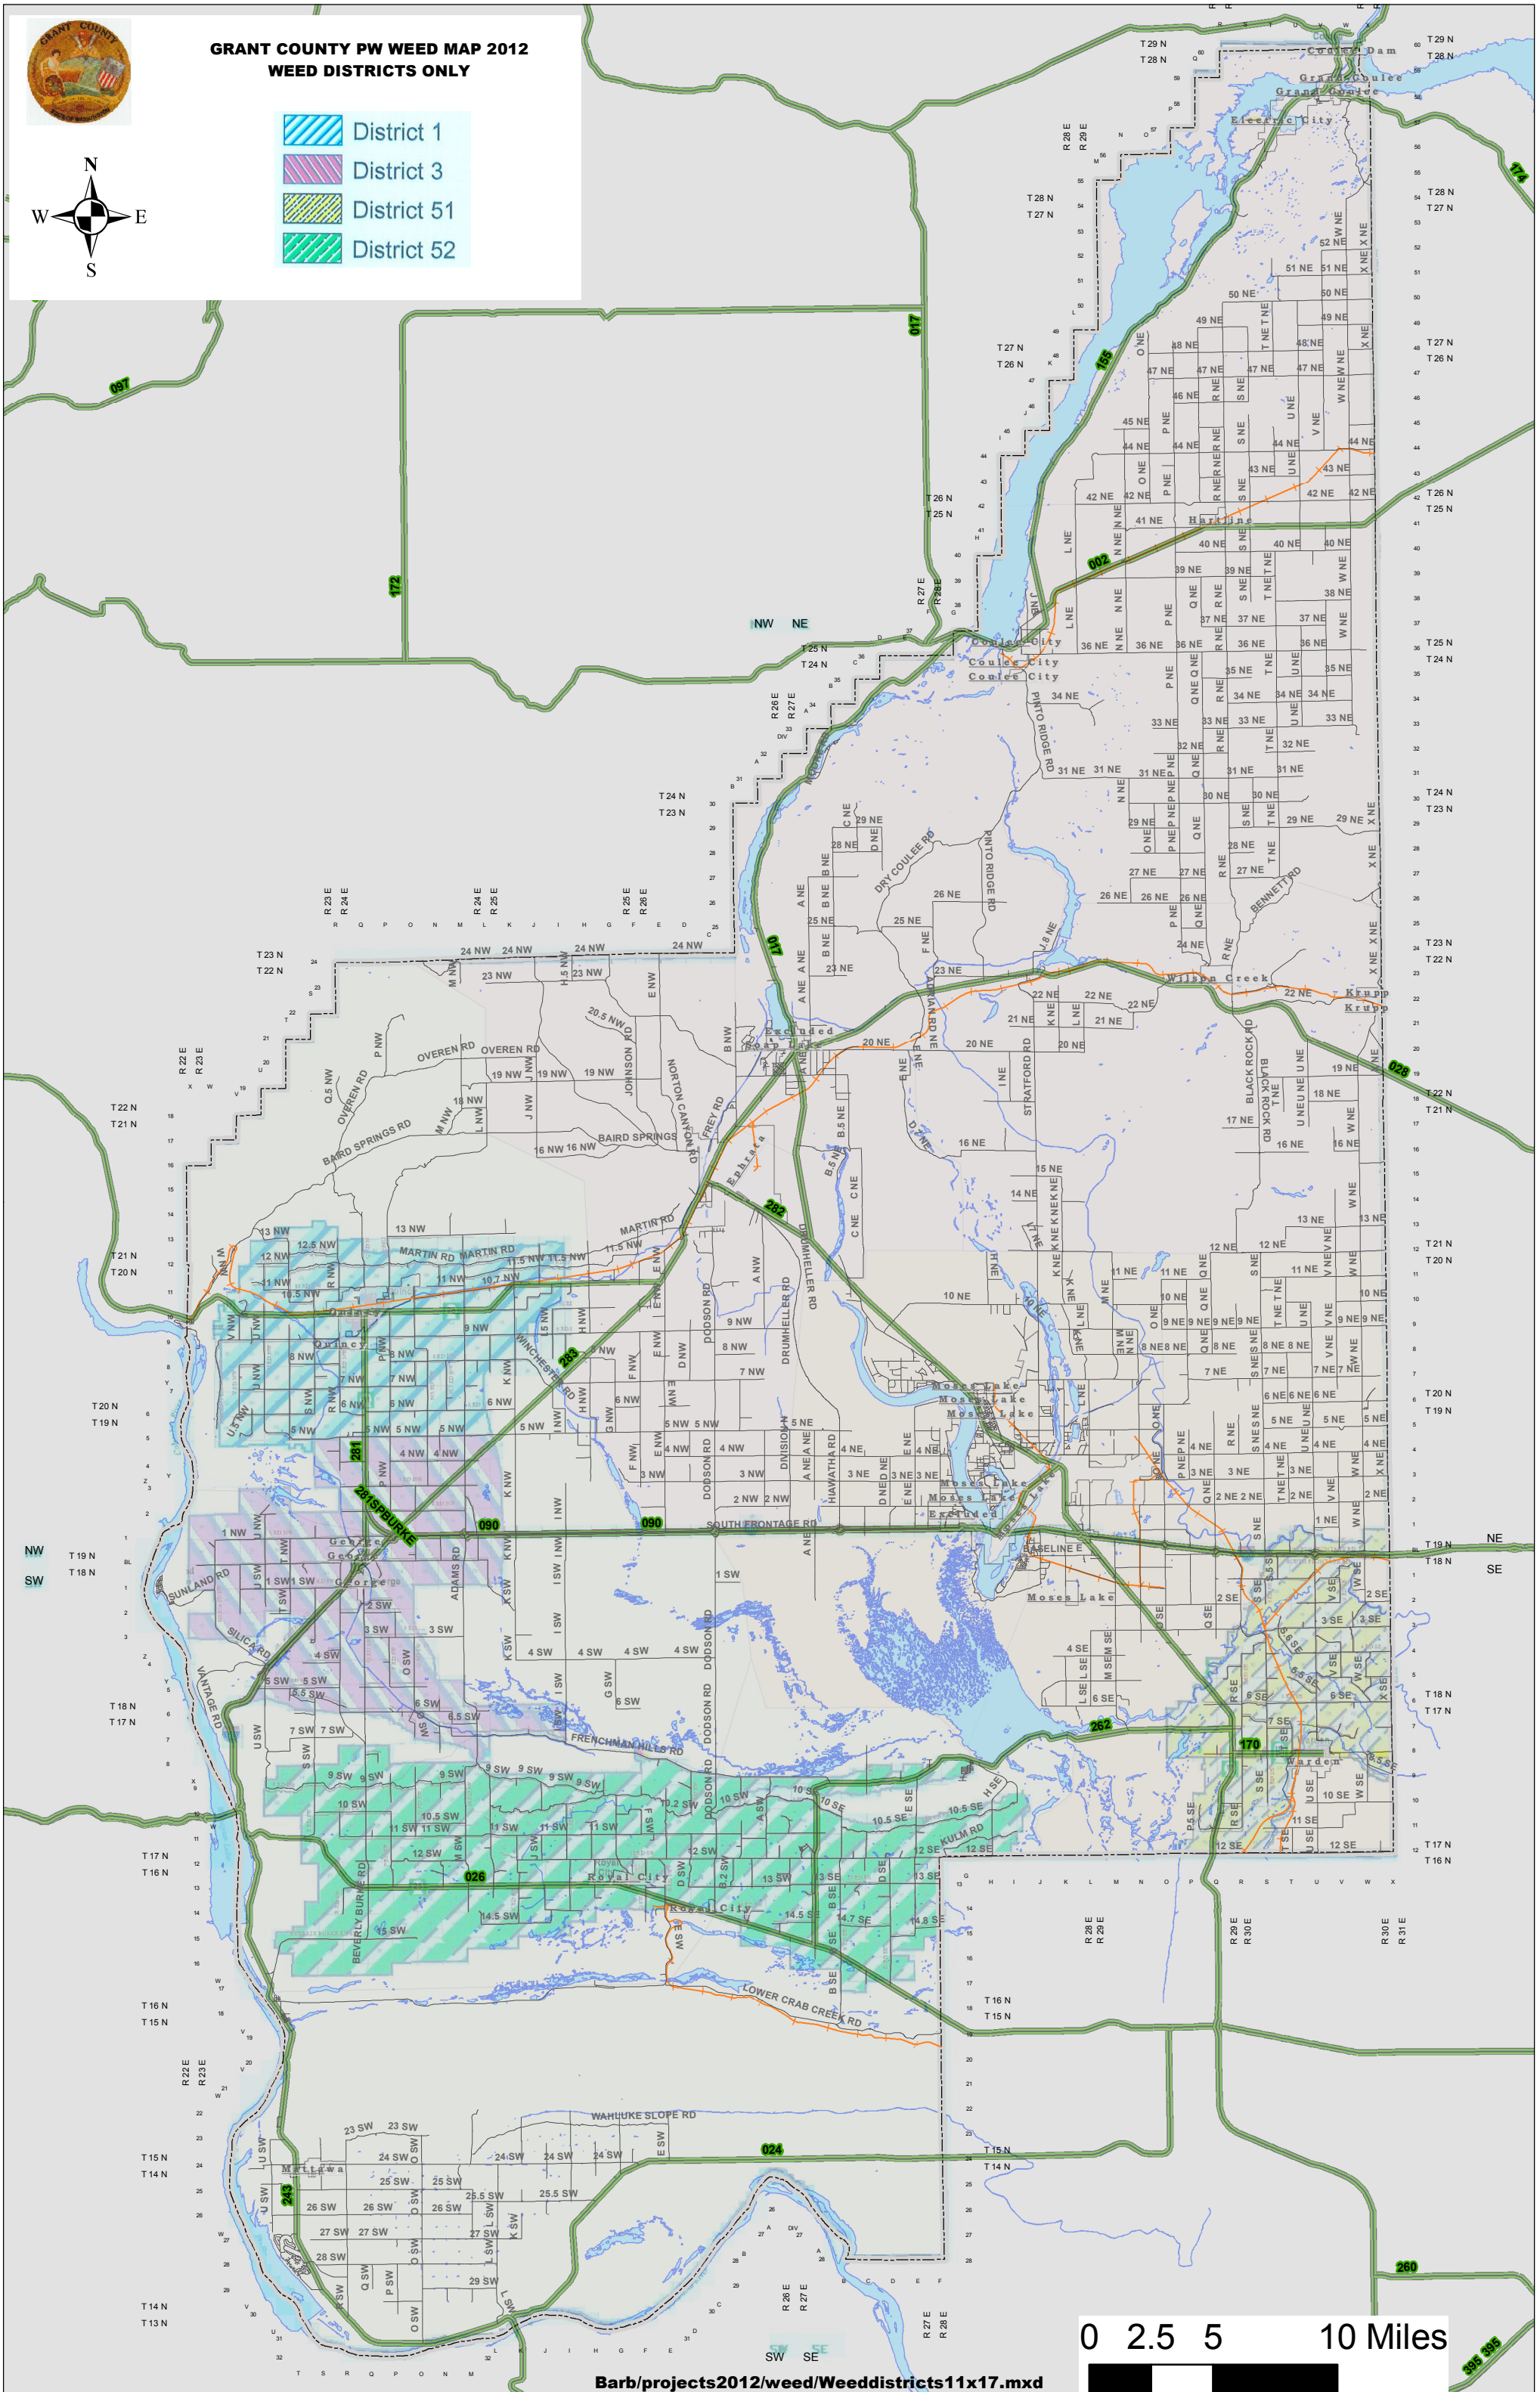

GRANT COUNTY PW WEED MAP 2012 WEED DISTRICTS ONLY

-  District 1
-  District 3
-  District 51
-  District 52

0 2.5 5 10 Miles