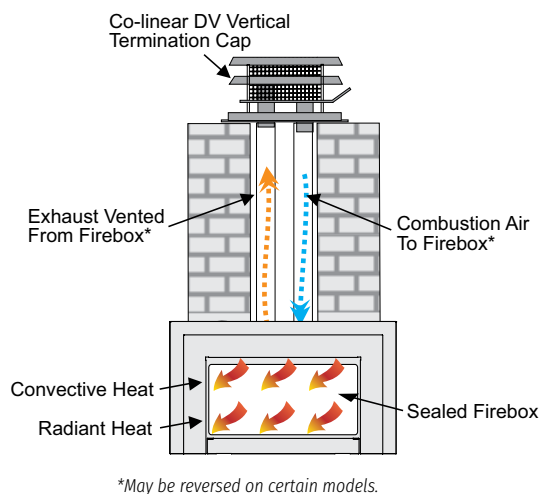

DIRECT VENT TECHNOLOGY

A Regency® Gas Insert is a specially engineered, sealed fireplace that slips into your existing masonry or pre-fab fireplace to create a high efficiency heating system with a beautiful fire. The airtight firebox means that you will keep all of the comforting heat generated from your Regency inside your home. Even when your fireplace is turned off, you will not lose heat up the chimney.

All the air used by the fireplace for combustion comes from outside the home and is vented to outside the home maintaining indoor air quality.

SUREFIRE™ ELECTRONIC IGNITION

The SureFire system offers an electronic ignition system which saves you money by ensuring the pilot light is only turned on when the fireplace needs to be ignited. This Electronic Ignition System converts to Standing Pilot at the flick of a switch; making it ideal during the winter season if you live in a colder climate.