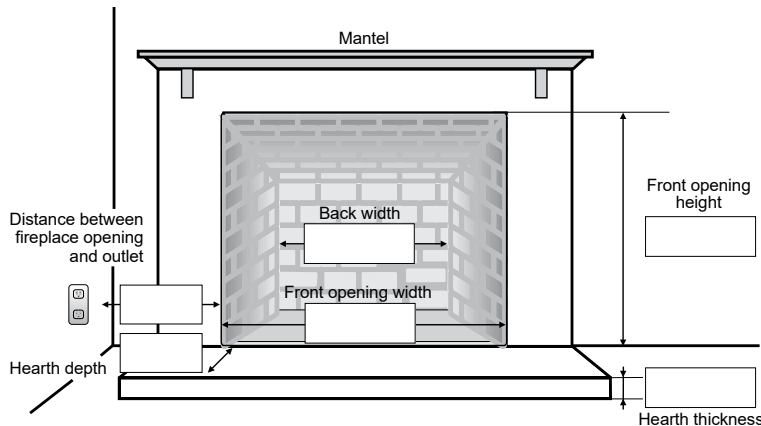

FIREPLACE SELECTION WORKSHEET

We want you to enjoy your beautiful Regency fireplace for years to come. To help you figure out which product is just right for your home, fill in the following worksheet. Once complete, visit your nearest Regency dealer. Your professional Regency dealer will assess your needs - including local building codes - and install your Regency.

1. BASIC PRODUCT FUNCTION QUESTIONS	
a. I would like my unit to provide me with:	☐ Supplemental heating ☐ Priority heating
b. The room/rooms I would like to heat are:	sq. ft.

2. FIREPLACE PRODUCT TYPE AND MEASUREMENTS	
a. I am:	☐ Installing a new fireplace ☐ Installing into an existing fireplace
b. Fill in the following measurements:	Ceiling Height: _____
	Location in the room: _____
c. What is the:	Flooring material: _____
	Wall material: _____
	Ceiling material: _____
d. Fireplace opening dimensions:	Width (front): _____
	Width (back): _____
	Height: _____
	Depth: _____

www.regency-fire.com

© 2016 FPI Fireplace Products International Ltd. Regency, Liberty, Regency Horizon and Surefire are registered or proprietary trademarks of FPI Fireplace Products International Ltd. All rights reserved.
Printed in Canada (09/16)
Part no. 944-072

your Regency dealer