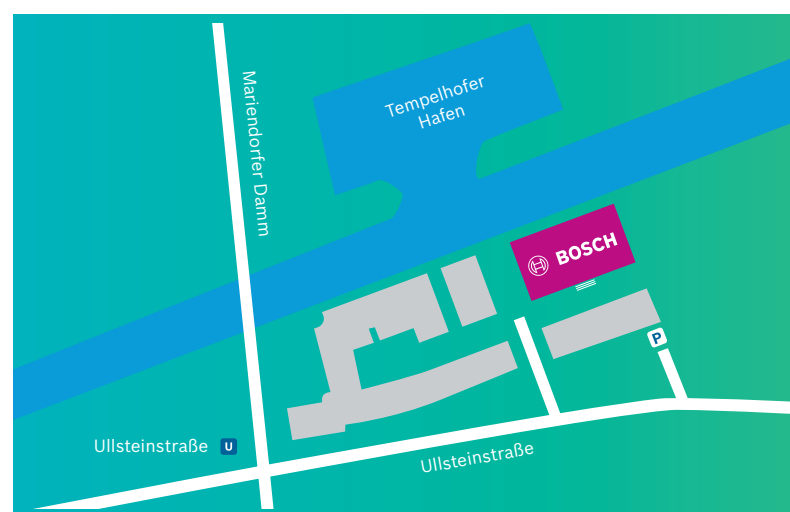

Take the S45 suburban train toward "Südkreuz" station. After 10 stations (20 minutes), get off the S45 at "Tempelhof" station. From there, take the U6 subway train toward "Alt-Mariendorf". After 3 stations (8 minutes), get off the U6 at "Ullsteinstraße" station. Take the exit closest to the front of the train, then follow the signs to Ullsteinstraße. When you exit the station, you will see next|Campus Ullsteinhaus to your left. The entrance to Bosch Software Innovations is on the campus, entrance 128.

From Berlin Central Station (approx. 30 minutes):

Take either the S5, S7, or S75 suburban train toward "Friedrichstraße". After 1 station (2 minutes), get off the train. Switch to the subway station and get on the U6 train toward "Alt-Mariendorf". After 11 stations (15 minutes), get off the U6 at "Ullsteinstraße" station. Take the exit closest to the front of the train, then follow the signs to Ullsteinstraße. When you exit the station, you will see next|Campus Ullsteinhaus to your left. The entrance to Bosch Software Innovations is on the campus, entrance 128.

Parking near Bosch Software Innovations

Visitors who drive to Bosch Software Innovations can park free of charge in the underground parking garage on Ullsteinstraße. Please park in a designated Bosch space only. To get to the reception desk, take the elevator to level 1 (one story above the ground floor).

Bosch IoT Campus

Bosch Software Innovations GmbH
Ullsteinstraße 128
12109 Berlin
Telefon: +49 30 72 61 12-0
www.bosch-si.com