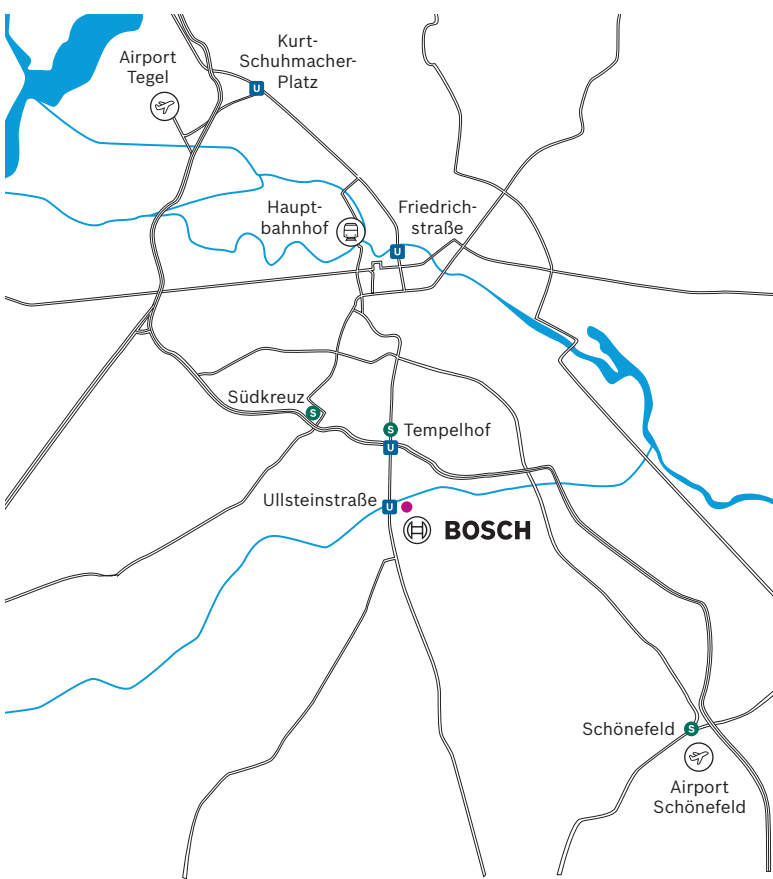

Take the S45 suburban train toward "Südkreuz" station. After 10 stations (20 minutes), get off the S45 at "Tempelhof" station. From there, take the U6 subway train toward "Alt-Mariendorf". After 3 stations (8 minutes), get off the U6 at "Ullsteinstraße" station. Take the exit closest to the front of the train, then follow the signs to Ullsteinstraße. When you exit the station, you will see next|Campus Ullsteinhaus to your left. The entrance to Bosch Software Innovations is on the campus, entrance 128.

From Berlin Central Station (approx. 30 minutes):

Take either the S5, S7, or S75 suburban train toward "Friedrichstraße". After 1 station (2 minutes), get off the train. Switch to the subway station and get on the U6 train toward "Alt-Mariendorf". After 11 stations (15 minutes), get off the U6 at "Ullsteinstraße" station. Take the exit closest to the front of the train, then follow the signs to Ullsteinstraße. When you exit the station, you will see next|Campus Ullsteinhaus to your left. The entrance to Bosch Software Innovations is on the campus, entrance 128.

Parking near Bosch Software Innovations

Visitors who drive to Bosch Software Innovations can park free of charge in the underground parking garage on Ullsteinstraße. Please park in a designated Bosch space only. To get to the reception desk, take the elevator to level 1 (one story above the ground floor).

Bosch IoT Campus

Bosch Software Innovations GmbH
Ullsteinstraße 128
12109 Berlin
Telefon: +49 30 72 61 12-0
www.bosch-si.com